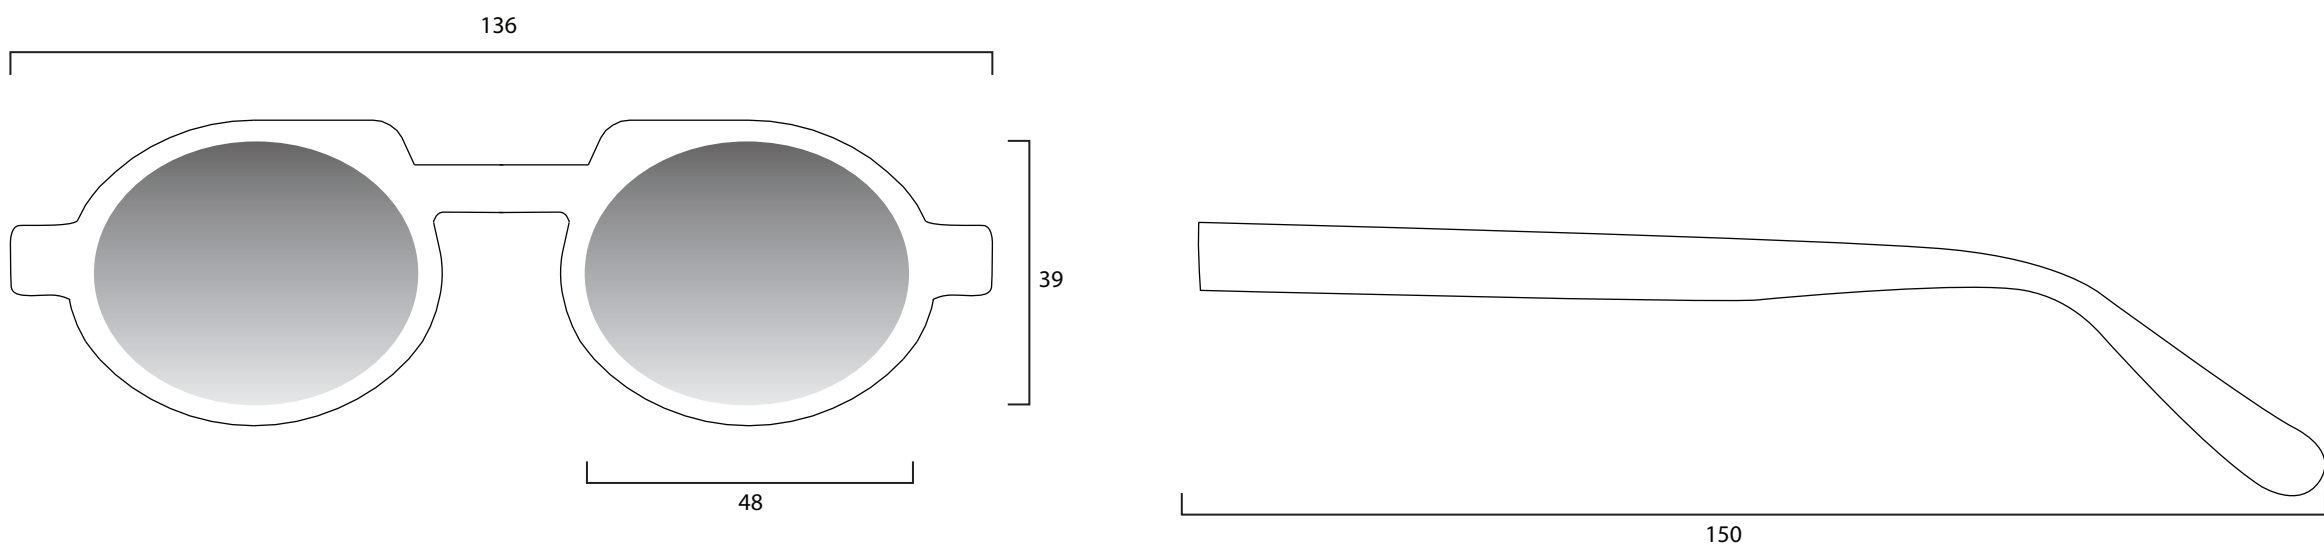

classic/leather/steel/luxury

light/chain/phone/sticker/wallet

classic XL (passion)

readers round

readers oval

readers rims round

readers rims oval

naked

Big metal

Big acetate

Sun

woman

woman sun